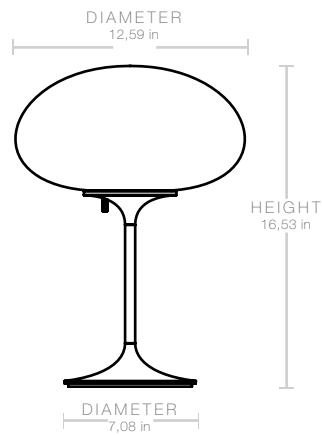

Today's Stemlite remains true to Curry's designs, comprising three of the original heights: two table heights, one of which was originally conceived as a floor lamp and the original floor lamp height. A second, taller floor lamp has been added and a pendant light has been engineered by simply flipping the original design upside-down. A counterweight has been hidden in the negative space created by the geometry of the foot of the upright lamps to meet contemporary safety requirements regarding stability and versions of the floor and pendant lights with new larger globes are also available.

## Dimensions & Weight

LAMP HEIGHT	16,53 in
LAMP STAND	Ø7,08 in
SHADE DIAMETER	Ø12,59 in
SHADE HEIGHT	6,69 in
CORD LENGTH	86,61 in
TOTAL WEIGHT	7.93 lbs

---

## Packaging - Base

NUMBER OF PARCELS	1
PACKAGING LENGTH	14,17 in
PACKAGING WIDTH	9,84 in
PACKAGING HEIGHT	8,46 in
PACKAGING WEIGHT	1,98 lbs
GROSS WEIGHT	7,27 lbs

## Packaging - Shade

NUMBER OF PARCELS	1
PACKAGING LENGTH	14,96 in
PACKAGING WIDTH	8,66 in
PACKAGING HEIGHT	14,96 in
PACKAGING WEIGHT	1,54 lbs
GROSS WEIGHT	3,96 lbs

---