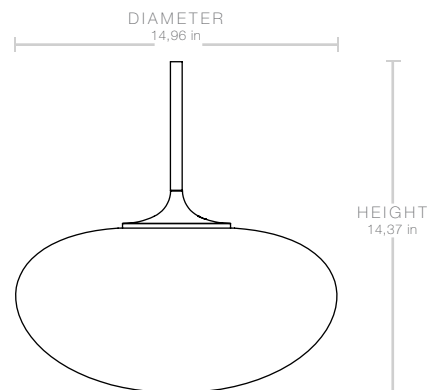

CORD SHAPE

Round

CORD COLOR

Grey textile

MATERIALS

Glass shade, steel stem, aluminium base

Dimensions & Weight

LAMP HEIGHT

14,37 in

SHADE DIAMETER

Ø14,96 in

SHADE HEIGHT

7,87 in

CORD LENGTH

157,48 in

TOTAL WEIGHT

5,07 lbs

Packaging - Base

NUMBER OF PARCELS

1

PACKAGING LENGTH

7,48 in

PACKAGING WIDTH

6,69 in

1

PACKAGING LENGTH

17,71 in

PACKAGING WIDTH	10,62 in
PACKAGING HEIGHT	17,71 in
PACKAGING WEIGHT	1,98 lbs
GROSS WEIGHT	5,51 lbs

Electrical Specifications

BULB SOCKET	E26
RECOMMENDED BULB	Frosted bulb, 10-11W LED, 1000-1200 lm
VOLTAGE	120V
BULB INCLUDED	No