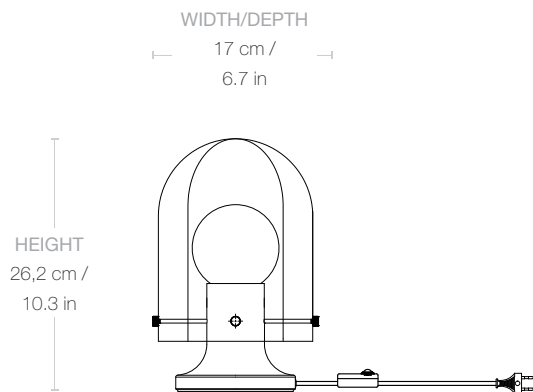

Materials & Finishes

SHADE FINISH Smoke Glass, Coral Glass

BASE FINISH Antique Brass

CORD SHAPE Round

CORD COLOR Black textile

Dimensions

LAMP WIDTH	17 cm / 6.7 in
LAMP DEPTH	17 cm / 6.7 in
LAMP HEIGHT	26,2 cm / 10.3 in
SHADE WIDTH	16 cm / 6.3 in
SHADE DEPTH	16 cm / 6.3 in
SHADE HEIGHT	21 cm / 8.3 in
BASE WIDTH	12 cm / 4.7 in
BASE DEPTH	12 cm / 4.7 in
BASE HEIGHT	10 cm / 3.4 in
CORD LENGTH	200 cm / 78.7 in
DISTANCE TO SWITCH	50 cm / 19.7 in

Weight

TOTAL WEIGHT	3,2 kg / 7 lbs
SHADE WEIGHT	1,3 kg / 2.8 lbs
BASE WEIGHT	1,9 kg / 4.2 lbs

Number of parcels	1
PACKAGING LENGTH	43 cm / 16.9 in
PACKAGING WIDTH	21,5 cm / 8.5 in
PACKAGING HEIGHT	27,5 cm / 10.8 in
PACKAGING WEIGHT	1,6 kg / 3.5 lbs
GROSS WEIGHT	4,8 kg / 10.5 lbs