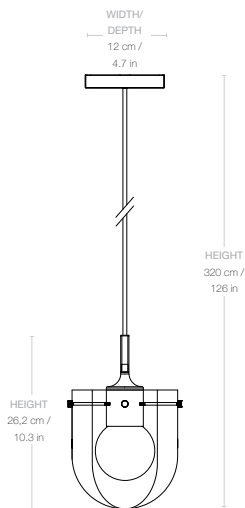

Dimensions

LAMP WIDTH

17 cm / 6.7 in

LAMP DEPTH

17 cm / 6.7 in

LAMP HEIGHT

26,2 / 8.3 in

SHADE WIDTH

16 cm / 6.2 in

SHADE DEPTH

16 cm / 6.2 in

SHADE HEIGHT

18 cm / 7 in

CANOPY WIDTH

12 cm / 4.7 in

CANOPY DEPTH

12 cm / 4.7 in

CANOPY HEIGHT

2 cm / 3.9 in

CABLE LENGTH

320 cm / 3.9 in

Weight

TOTAL WEIGHT

2,2 kg / 4.8 lbs

SHADE WEIGHT

1,2 kg / 2.6 lbs

BASE WEIGHT

1 kg / 2.2 lbs

Number of parcels	1
PACKAGING LENGTH	43 cm / 16.9 in
PACKAGING WIDTH	21,5 cm / 8.5 in
PACKAGING HEIGHT	27,5 cm / 10.8 in
PACKAGING WEIGHT	1,6 kg / 3.5 lbs
GROSS WEIGHT	3,8 kg / 8.3 lbs