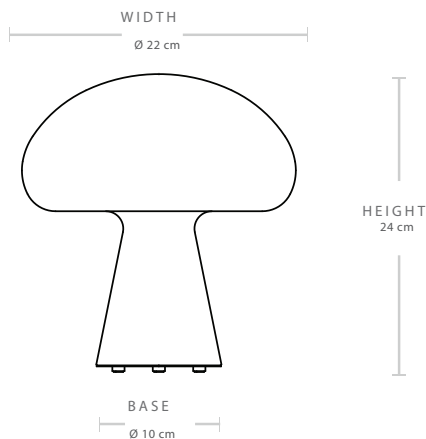


Obello Lamp

Designed by Bill Curry - 1971

ITEM NUMBER

Obello Lamp, EU, UK, AU, US, CN, KR (Frosted Glass)

10056712

DESCRIPTION

Pioneer of the first 'total look' lamp, American designer Bill Curry designed the Obello Lamp in 1971 with a single glass form, eliminating the need for a separate base. Using the visual form of a mushroom, he took inspiration from the atomic age, space race, and pop culture that would go on to define 1970s Los Angeles. Sadly, he passed away the same year, and never saw The Obello Lamp, which was only in a prototype phase, go into production

Materials & Finishes

SHADE	Frosted Glass
	
BASE	ABS black textured
	
CORD SHAPE	USB-C Round
CORD COLOR	Black
MATERIALS	Glass shade, ABS bottom base

Dimensions & Weight

LAMP HEIGHT	24 cm
LAMP STAND	Ø10 cm
SHADE DIAMETER	Ø22 cm
SHADE HEIGHT	23.5 cm
CORD LENGTH	100 cm
TOTAL WEIGHT	1,16 kg

Packaging

NUMBER OF PARCELS	1
PACKAGING LENGTH	27 cm
PACKAGING WIDTH	27 cm
PACKAGING HEIGHT	29 cm
PACKAGING WEIGHT	0.5 kg
GROSS WEIGHT	1,66 kg

Electrical Specifications

BULB SOCKET	N/A
RECOMMENDED BULB	LED Integrated - 2,5 W - 1000lm +/-70lm
SWITCH	Touch on/off, and Dimmable on base
VOLTAGE	5V - 1000 mAh
BULB INCLUDED	N/A
PLUG TYPE	USB-C / USB 2.0