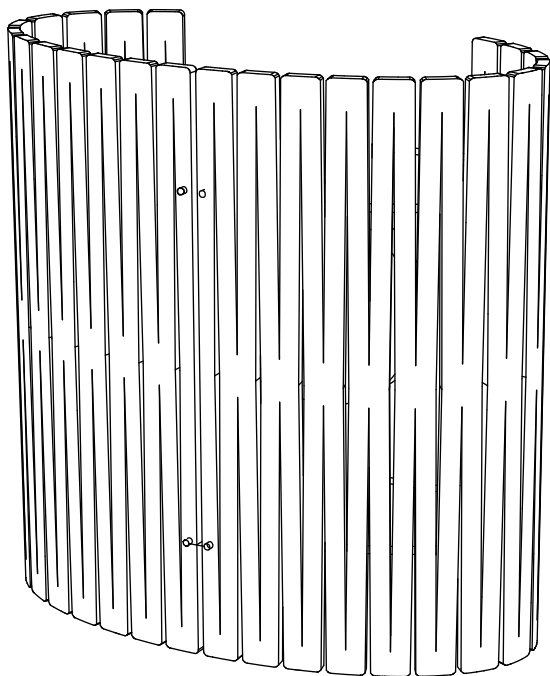

## Installation instructions Instructions d'installation

Max 15W LED, 2700K, E26, 120V

## Warnings

- Consult a licensed electrician before wiring to the ceiling.
- Install in a location that has plenty of room around the light.
- Keep away from direct sunlight.
- Maintain at least 12in (31cm) between the lamp and canopy.