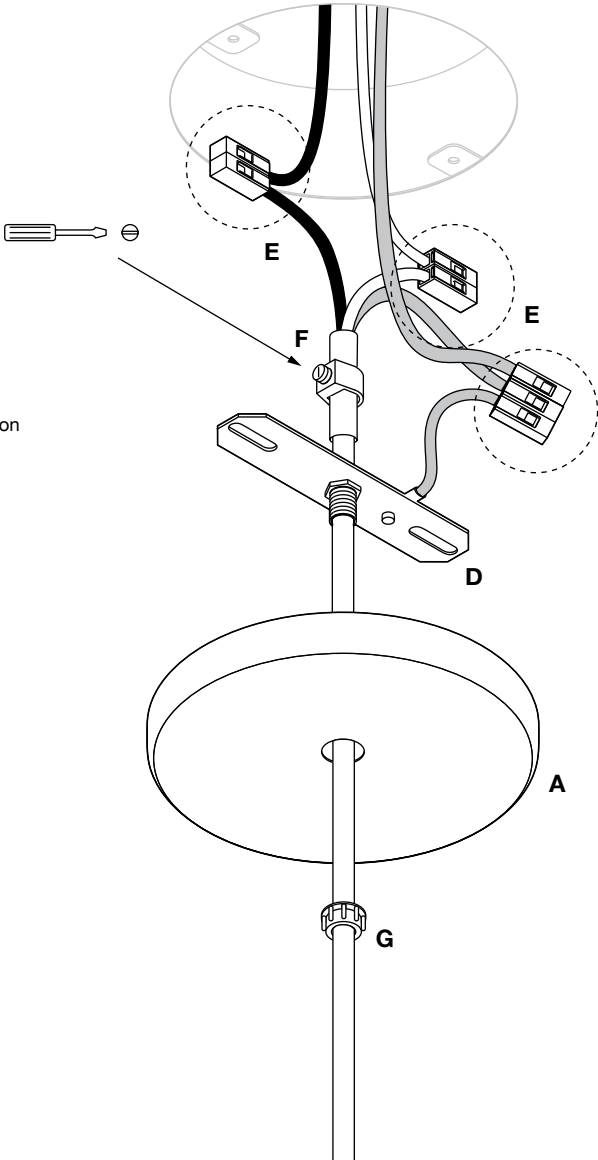

kerflights® pendants

Installation instructions Instructions d'installation

Max 15W LED, 2700K, E26, 120V

English

Warnings

- Consult a licensed electrician before wiring to the ceiling.
- Install in a location that has plenty of room around the light.
- Keep away from direct sunlight.
- Maintain at least 12in (31cm) between the lamp and canopy.

Before installing

Disconnect power: Use voltmeter to verify that there is no voltage present on the switch wire.

Tip: Hang a card in the fuse box so no one accidentally turns on the power.

Check with a cable locator if there are no electrical lines running through the spot where you want to drill. Otherwise there can be a risk of short circuits.

Français

Avertissement

- Consulter un électricien agréé avant de câbler au plafond.
- Installer dans un endroit qui a beaucoup d'espace autour de la lumière.
- Tenir à l'écart de la lumière directe du soleil.
- Maintenir au moins 31 cm entre la lampe et la canopée.

B (x2)*

D

E (x2)

F

G

H (x2)

1

 Live
Sous tension