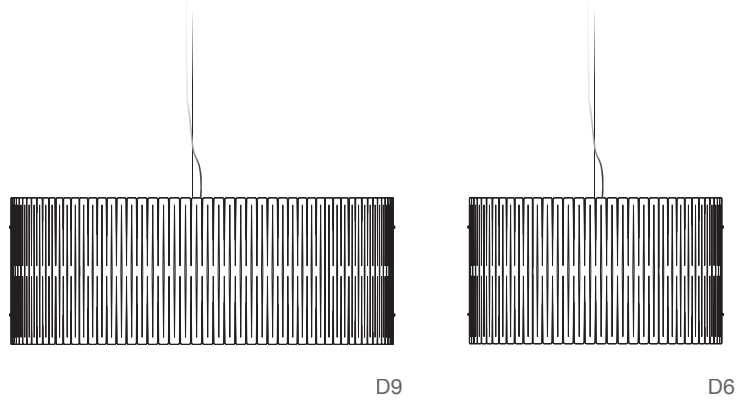

kerflights®

D6/D9 Drum Pendant

SPECIFICATION CODE

Example: QTY 2 KERF - GP515-AO-BLK-6.5

Qty. **KERF** - **GP** - - -

①
②
③
④

For each number, make one selection and enter into the corresponding box above. *Indicates modification with additional lead time and/or costs

① Size

- ☐ 515 D6
- ☐ 516 D9

② MATERIAL

- ☐ AO
- ☐ WO
- ☐ BA
- ☐ BW

③ Canopy/Cord

- ☐ BLK Black
- ☐ WHT White

④ Cord Length (ft)

- ☐ 6.5
- ☐ 16
- ☐ Custom