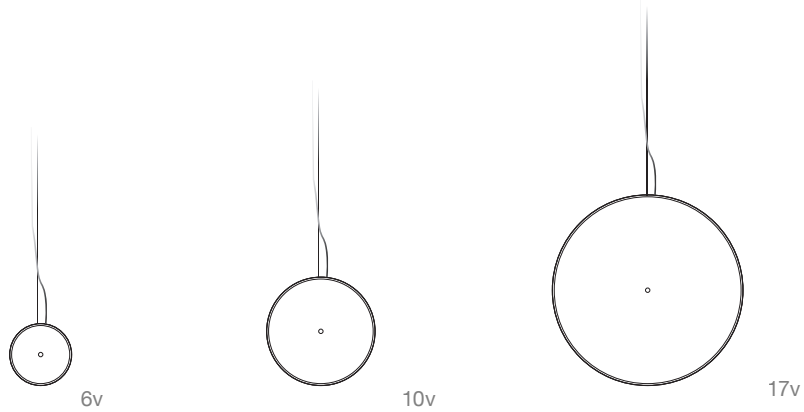

Chrona

Vertical Pendant

Color

Brass
6v | GP-284
10v | GP-285
17v | GP-286

	North America	Europe
Lamping	6v 7W LED, 110-277V, 0-10V dimming 10v 12W LED, 110-277V, 0-10V dimming 17v 22W LED, 110-277V, 0-10V dimming	6v 7W LED, 220-240V 10v 12W LED, 220-240V 17v 22W LED, 220-240V
Color temperature	2700K	2700K
Lumen output	150lm 300lm 500lm	150lm 300lm 500lm
Driver Type	N/A	
Color Rendering Index	N/A	
Cord	Black, 9.5ft	Black fabric, 3m
Canopy	Black powder coated, Ø 5.1, H 1.6 (in)	Black powder coated, Ø 13, H 4 (cm)
Material	Brass Acrylic diffuser	Brass Acrylic diffuser
Size	Ø 6, D 2 (in) Ø 10, D 2 (in) Ø 17, D 3 (in)	Ø 14, D 5 (cm) Ø 24, D 6 (cm) Ø 42, D 7 (cm)
Weight	1.9lbs 3.5lb 7.8lbs	0,5kg 1,6kg 3,6kg
Fire retardant	Yes	Yes
Country of origin	United States/The Netherlands	The Netherlands
Certification		

Custom cords and canopies are available. Contact our offices for more information.

chrona[®]

Vertical Pendant

SPECIFICATION CODE

Example: QTY 2 CHRONA - GP-284

CHRONA - **GP** -

Qty. ① ②

For each number, make one selection and enter into the corresponding box above. *Indicates modification with additional lead time and/or costs

① MATERIAL

8

8 - Brass

② Diameter

- | | |
|----------------------------|-----|
| <input type="checkbox"/> 4 | 6v |
| <input type="checkbox"/> 5 | 10v |
| <input type="checkbox"/> 6 | 17v |