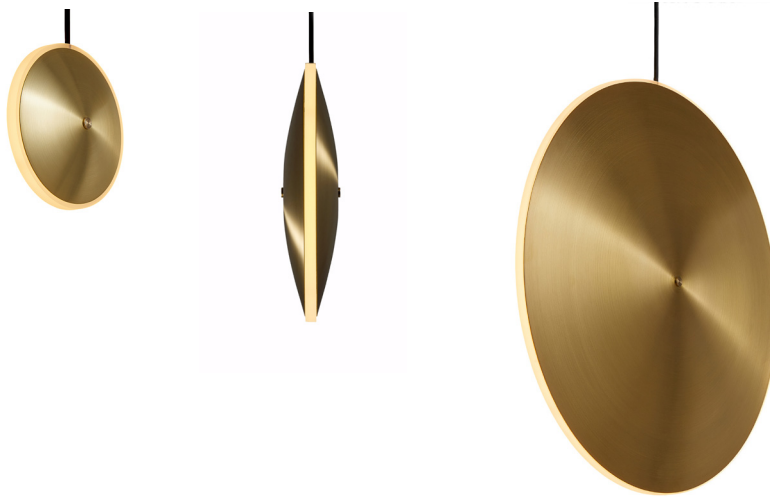

Chrona

Vertical Pendant

Color

Brass
6v | GP-284
10v | GP-285
17v | GP-286

	North America	Europe
Lamping	6v 7W LED, 110-277V, 0-10V dimming 10v 12W LED, 110-277V, 0-10V dimming 17v 22W LED, 110-277V, 0-10V dimming	6v 7W LED, 220-240V 10v 12W LED, 220-240V 17v 22W LED, 220-240V
Color temperature	2700K	2700K
Lumen output	150lm 300lm 500lm	150lm 300lm 500lm
Driver Type	N/A	
Color Rendering Index	N/A	
Cord	Black, 9.5ft	Black fabric, 3m
Canopy	Black powder coated, Ø 5.1, H 1.6 (in)	Black powder coated, Ø 13, H 4 (cm)
Material	Brass Acrylic diffuser	Brass Acrylic diffuser
Size	Ø 6, D 2 (in) Ø 10, D 2 (in) Ø 17, D 3 (in)	Ø 14, D 5 (cm) Ø 24, D 6 (cm) Ø 42, D 7 (cm)
Weight	1.9lbs 3.5lb 7.8lbs	0,5kg 1,6kg 3,6kg
Fire retardant	Yes	Yes
Country of origin	United States/The Netherlands	The Netherlands
Certification		

Custom cords and canopies are available. Contact our offices for more information.

chrona[®]

Vertical Pendant

SPECIFICATION CODE

Example: QTY 2 CHRONA - GP-284

CHRONA - **GP** -

Qty. ① ②

For each number, make one selection and enter into the corresponding box above. *Indicates modification with additional lead time and/or costs