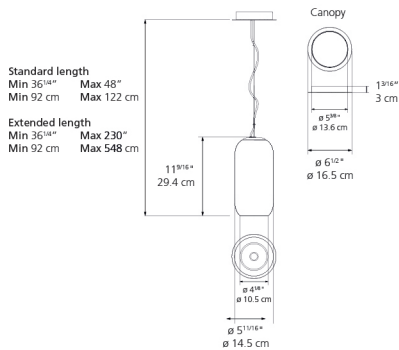

Gople Mini Suspension Bronze

1406068A

SPECIFICATIONS

Design By
BJARKE INGELS GROUP

Collection

Design

Specifications

Lamp type	LED-T (Non Integrated) ONLY
Lamp	max 7W LED E12/G16.5
Lamp Included	No
Control type	Dimmable 2-Wire / DIMMABLE
Input Voltage	120V
Power consumption	7W
Ballast	N/A

Colors & Finishes

- Transparent (Diffuser)
- Bronze (Gradient)
- Chrome (Canopy)

Materials

- Chrome metal canopy
- Diffuser in handblown glass

Features & Accessories

- Compatible with T10 LED Light Bulb
- Extended cable length

Dimensions

Packaging

1 Box

1 x 8-3/8" x 8-3/8" x 18-3/16" / 4.61 lbs - 21 cm x 21 cm x 46 cm / 2.09 kg

Light distribution

Direct

Luminaire weight

3.7 lbs / 1.68 kg