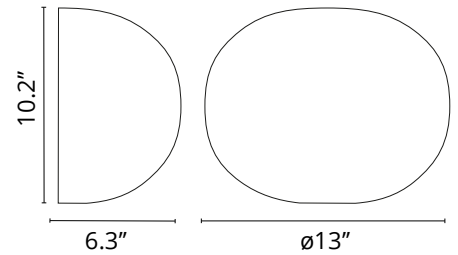

### Physical

Color	White
Net weight (lb)	3.97
Package height (in)	10.63
Package width (in)	14.96
Package length (in)	14.96
Package volume (in)	2379.19
IP internal	40