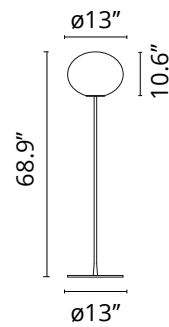

| | |
|-------------------|---------------------|
| EAN | 8059607011096 |
| Mounting | Floor |
| Environments | Indoor dry location |
| Light Source Type | Bulb |
| Lamp category | Halogen |
| Lamp type | T |
| Lamp holders | E26 |
| Number of heads | 1 |
| Power (W) | 150 |

Physical

| | |
|---------------------|----------|
| Color | Silver |
| Cord length (in) | 71 |
| Net weight (lb) | 27.69 |
| Package volume (in) | 20768.81 |
| IP internal | 20 |

Download

[Mounting instructions](#)