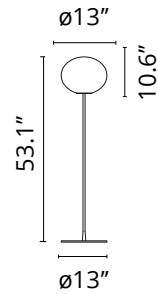

EAN	8059607011072
Mounting	Floor
Environments	Indoor dry location
Light Source Type	Bulb
Lamp category	Halogen
Lamp type	T
Lamp holders	E26
Number of heads	1
Power (W)	100

Physical

Color	Silver
Cord length (in)	91
Net weight (lb)	27.34
Package volume (in)	16593.08
IP internal	20