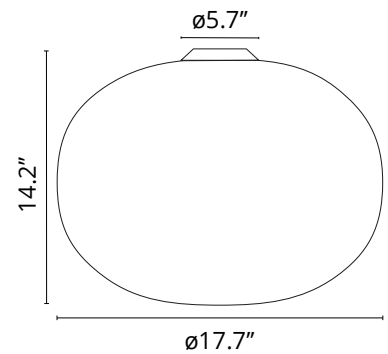

### Physical

Color	White
Net weight (lb)	8.82
Package volume (in)	8077.65
IP internal	40