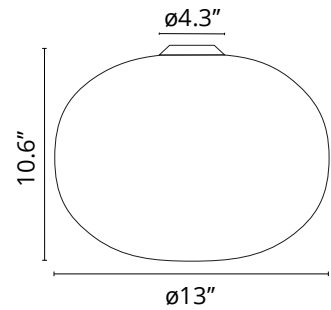

EAN	8059607011027
Mounting	Ceiling
Environments	Indoor dry location
Light Source Type	Bulb
Lamp category	Halogen
Lamp type	T
Lamp holders	E26
Number of heads	1
Power (W)	150

Physical

Color	White
Net weight (lb)	5.69
Package volume (in)	4218.26
IP internal	40