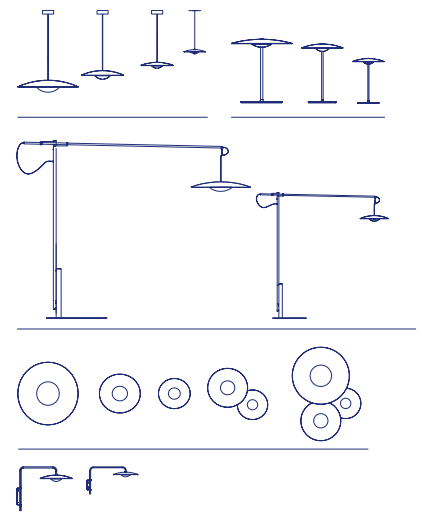

Range

WARNING. California Proposition 65 Warning for California Consumers. This product can expose you to chemicals including wood dust and lead which are known to the State of California to cause cancer or birth defects or other reproductive harm. For more information go to www.P65Warnings.ca.gov

Watch the video
marsetusa@marset.com
www.marset.com

Wood is an old ally of cozy lighting. It is a material that is hard to mold, a challenge that the LED-Ginger collection neatly resolves. The combination of sheets of wood and paper pressed together under high pressure achieves a laminate that appears almost entirely flat.