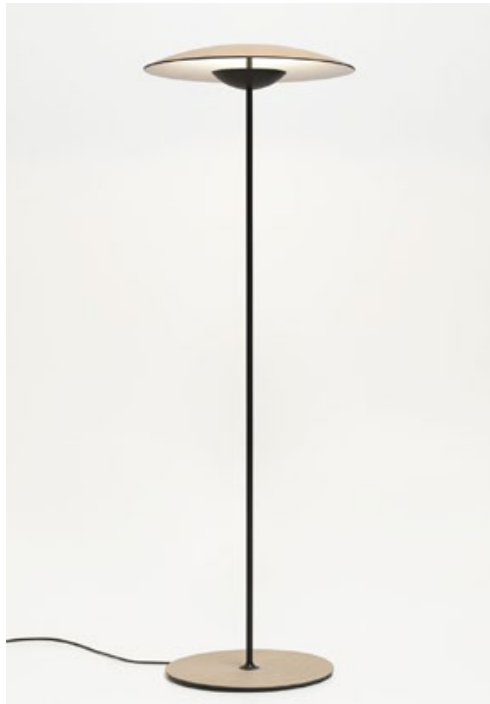

LED-Ginger Joan Gaspar

marset

LED-Ginger P

LED-Ginger P

LED SMD 21W 700mA 2700K
CRI90
Delivered lumens 698lm
(included)

- Oak
- Wenge

120 V - 60 Hz

Cable length 6.6ft

Black electrical cord

Diffuser and pressed wood base of 0.16" in natural oak or wenge. Injected aluminum dissipater and lacquered black matte metal stem.

Dry locations only

* Progressive dimmer

Download Assembly Instructions

Watch the video
marsetusa@marset.com
www.marset.com

Wood is an old ally of cozy lighting. It is a material that is hard to mold, a challenge that the LED-Ginger collection neatly resolves. The combination of sheets of wood and paper pressed together under high pressure achieves a laminate that appears almost entirely flat.