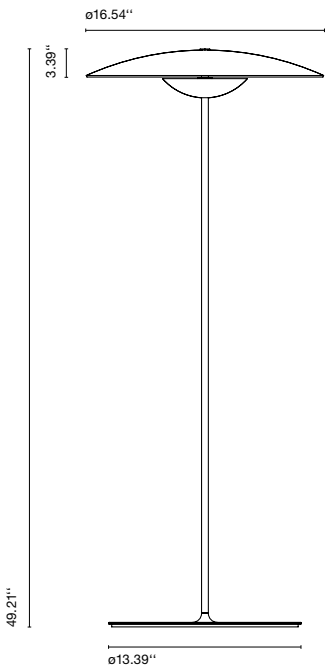

LED-Ginger Joan Gaspar

marset

LED-Ginger P

LED-Ginger P

LED SMD 21W 700mA 2700K
CRI90
Delivered lumens 698lm
(included)

- Oak
- Wenge

120 V - 60 Hz

Cable length 6.6ft

Black electrical cord

Diffuser and pressed wood base of 0.16" in natural oak or wenge. Injected aluminum dissipater and lacquered black matte metal stem.

Dry locations only

* Progressive dimmer

Download Assembly Instructions