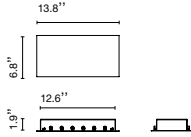

Canopy 50W/ Rectangular