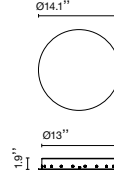

Canopy 20W/ Circular

Canopy 50W/ Circular

Canopy 50W/ Rectangular

Canopy 50W/ Circular

Canopy 100W/ Circular

Hook accessory

Power

Ginger 20 - 24V 5.2W