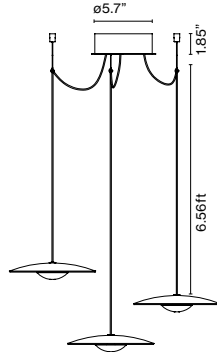

LED-Ginger 20

LED-Ginger 20x3

LED-Ginger 20x3: Canopy accessory

LED-Ginger 20

LED SMD 6W 350mA
2700K CRI90
Delivered Lumens - 139lm (included)

120 V / 60 Hz - 6W

LED-Ginger 20x3

3x LED SMD 6W 350mA
2700K CRI90
Delivered Lumens 3x 139lm (included)