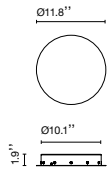

Canopy 20W/ Circular

Canopy 50W/ Circular

Canopy 50W/ Rectangular

Canopy 50W/ Circular

Canopy 100W/ Circular

Hook accessory

Power

Ginger 20 - 24V 5.2W