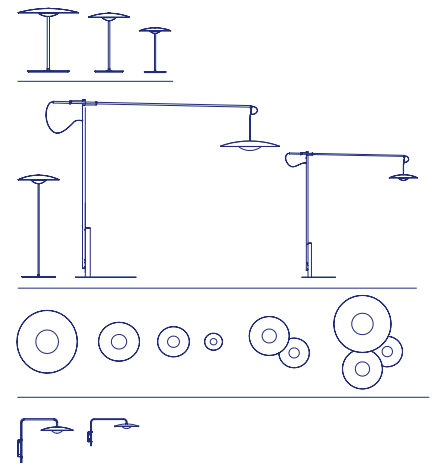

Range

- Oak - Oak
- Wenge - Wenge
- Oak - White
- Wenge - White
- Brushed brass - Brushed brass
- Brushed brass - White
- Black - White
- White - White

Black electrical cord

Watch the video
marsetusa@marset.com
www.marset.com

⚠ WARNING. California Proposition 65 Warning for California Consumers. This product can expose you to chemicals including wood dust and lead which are known to the State of California to cause cancer or birth defects or other reproductive harm. For more information go to www.P65Warnings.ca.gov

Wood is a great ally of cozy lighting. It is a material that is hard to mold, a challenge that the LED-Ginger collection neatly resolves. The combination of sheets of wood and paper pressed together under high pressure achieves a laminate that appears almost entirely flat.