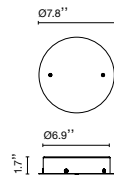

Canopy 50W/ Circular