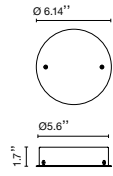

For mounted canopy installation

Take into account the total power in watts, the power of the driver, and the wire entry points of the canopy. The total wattage of the selected lamps elements cannot exceed the max wattage of the canopy's driver. Therefore, you must choose your canopy/driver by the power required. Finally, the number of lamps installed in a single canopy cannot exceed the number of wire entry points of that canopy.

Canopy 20W/ Circular