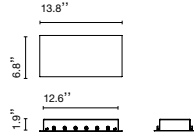

Canopy 50W/ Rectangular