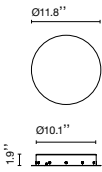

Canopy 20W/ Circular

Canopy 50W/ Circular

Canopy 50W/ Rectangular

Canopy 50W/ Circular

Canopy 100W/ Circular

Hook accessory

Power

Ginger 20 - 24V 5.2W