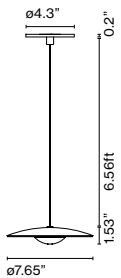

LED-Ginger 20