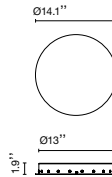

Canopy 20W/ Circular

Canopy 50W/ Circular

Canopy 50W/ Rectangular

Canopy 50W/ Circular

Canopy 100W/ Circular

Hook accessory

Power

Ginger 20 - 24V 5.2W