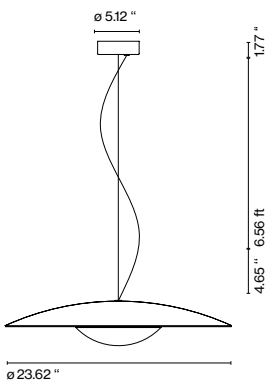

LED-Ginger

Joan Gaspar

marset

LED-Ginger 60

LED-Ginger 42

LED-Ginger 32

LED-Ginger 60

LED SMD 28W 700mA
2700K CRI90
Delivered Lumens 1165lm (included)
120 V / 60 Hz