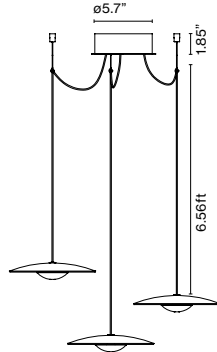

LED-Ginger 20

LED-Ginger 20x3

**LED-Ginger 20x3:
Canopy accessory**

LED-Ginger 20

LED SMD 6W 350mA
2700K CRI90
Delivered Lumens - 139lm
(included)

120 V / 60 Hz - 6W

LED-Ginger 20x3

3x LED SMD 6W 350mA
2700K CRI90
Delivered Lumens 3x 139lm
(included)