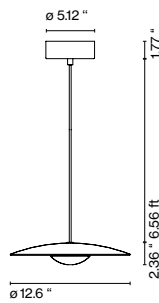

LED-Ginger

Joan Gaspar

marset

LED-Ginger 60

LED-Ginger 42

LED-Ginger 32

LED-Ginger 60

LED SMD 28W 700mA
2700K CRI90
Delivered Lumens 1165lm (included)
120 V / 60 Hz