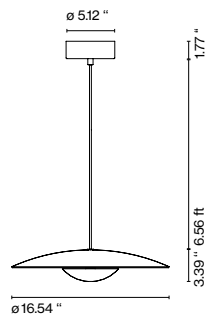

LED-Ginger

Joan Gaspar

marset

LED-Ginger 60

LED-Ginger 42

LED-Ginger 32

LED-Ginger 60

LED SMD 28W 700mA
2700K CRI90
Delivered Lumens 1165lm (included)
120 V / 60 Hz