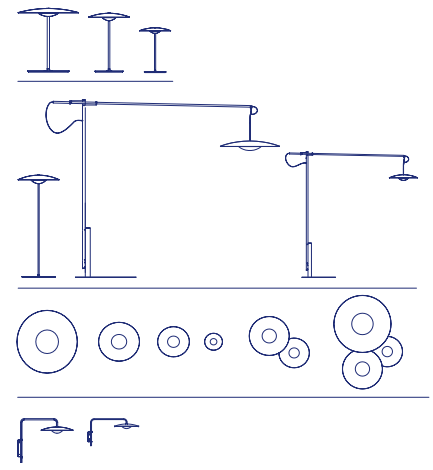

Range

- Oak - Oak
- Wenge - Wenge
- Oak - White
- Wenge - White
- Brushed brass - Brushed brass
- Brushed brass - White
- Black - White
- White - White

Black electrical cord

Watch the video
marsetusa@marset.com
www.marset.com

⚠ WARNING. California Proposition 65 Warning for California Consumers. This product can expose you to chemicals including wood dust and lead which are known to the State of California to cause cancer or birth defects or other reproductive harm. For more information go to www.P65Warnings.ca.gov

Wood is a great ally of cozy lighting. It is a material that is hard to mold, a challenge that the LED-Ginger collection neatly resolves. The combination of sheets of wood and paper pressed together under high pressure achieves a laminate that appears almost entirely flat.