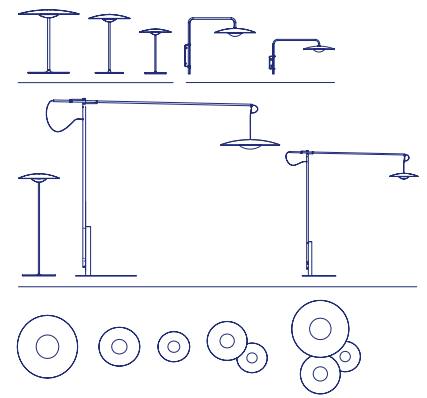

Range

WARNING. California Proposition 65 Warning for California Consumers. This product can expose you to chemicals including wood dust and lead which are known to the State of California to cause cancer or birth defects or other reproductive harm. For more information go to www.P65Warnings.ca.gov

Watch the video
marsetusa@marset.com
www.marset.com

Wood is a great ally of cozy lighting. It is a material that is hard to mold, a challenge that the LED-Ginger collection neatly resolves. The combination of sheets of wood and paper pressed together under high pressure achieves a laminate that appears almost entirely flat.