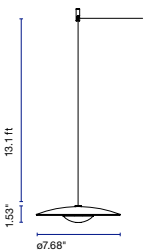

LED-Ginger Joan Gaspar

marset

LED-Ginger 20 - 24V

LED-Ginger 20 - 24V
 LED SMD 5,2W 24V 2700K
 CRI90
 Source Lumens - 480lm
 (included)

Black electrical cord
 Use with Cluster

**Pressed wood or brushed aluminum diffuser.
 Injected and lacquered black metal matte aluminum dissipater.**