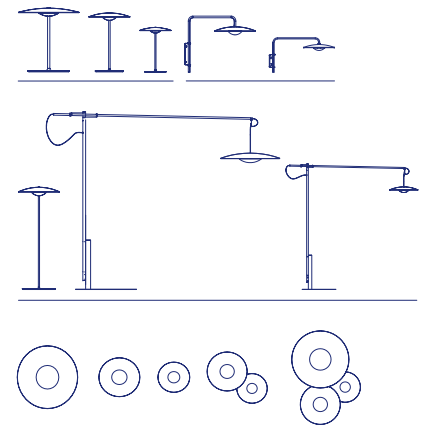

Range

Wood is a great ally of cozy lighting. It is a material that is hard to mold, a challenge that the LED-Ginger collection neatly resolves. The combination of sheets of wood and paper pressed together under high pressure achieves a laminate that appears almost entirely flat.