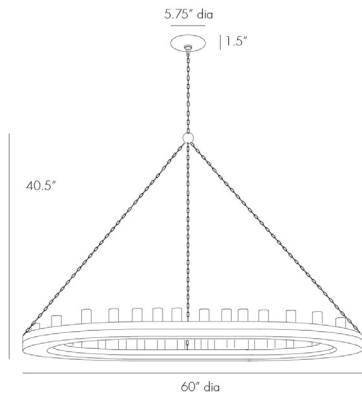

ARTERIALS

GEOFFREY LARGE CHANDELIER

84175

H: 40.5 IN, Dia: 60.00 IN

Gray

Contract Suitable As Is

This 20-light chandelier is the largest version in the Geoffrey Collection. Hanging by a purposely rusted chain, the large, gray wood ring makes an impressive statement when hanging from a beam in a Great Room or hung above a large round dining table. The Edison bulbs in the photo reinforce the rustic, industrial feel. Additional chain available CHN-987. Damp-rated, although limited covered outdoor conditions may affect finish.

APPEARANCE

Material	Iron, Wood
Material Type	Mango Wood
Finish	Gray, Rust
Finish Will Vary	true
Top Coat/Sealant	true

DIMENSIONS

Chandelier	H: 4 IN, Dia: 60.00 IN
Minimum Hanging Height	40.5 IN
Maximum Hanging Height	76.5 IN
Canopy	H: 1.5 IN, Dia: 5.75 IN

WIRING

Rating	Damp
Cord	10 FT IN, Clear/Silver, SVT
Socket	20, Type A- E26 Other
Photographed Bulb	Edison Bulb
Maximum Watt	25
Voltage	110-120 V

CERTIFICATIONS

Cerifications	Mexico United States, Canada
---------------	---------------------------------