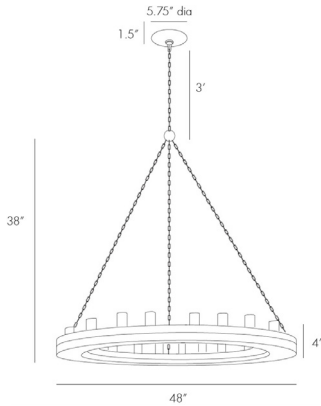

ARTERIORES

GEOFFREY MEDIUM CHANDELIER

84174

H: 38 IN, Dia: 48.00 IN

Gray

Contract Suitable As Is

Hanging by a purposely rusted chain, this gray wood ring and its 12 lights make a great statement when hanging over a large round dining table or kitchen island. The Edison bulbs in the photo reinforce the rustic, industrial feel. Additional chain available CHN-987. Damp-rated, although limited covered outdoor conditions may affect finish.

APPEARANCE

Material	Iron, Wood
Finish	Gray, Rust
Finish Will Vary	true
Top Coat/Sealant	true

DIMENSIONS

Chandelier	74 IN
Canopy	H: 4 IN, Dia: 48.00 IN H: 1.5 IN, Dia: 5.75 IN

WIRING

Rating	Damp
Cord	10 IN, Clear/Silver, SVT
Socket	12, Type A- E26 Other
Photographed Bulb	Edison Bulb
Maximum Watt	40
Voltage	110-120 V

CERTIFICATIONS

Cerifications	Mexico Australia, China, European Union, United Arab Emirates, United States, Canada
---------------	---

COMPLIANCY

UL/ETL	Yes
CB	Yes
RoHS	true

SHIPPING

Product Weight	37 LBS
Gross Weight 1	42 LBS
Shipping Box 1	H: 8 IN, L: 52 IN, W: 52 IN

REPLACEMENT PARTS

Replacement Part 1	CHN-987
Replacement Part 1 Dim	3'