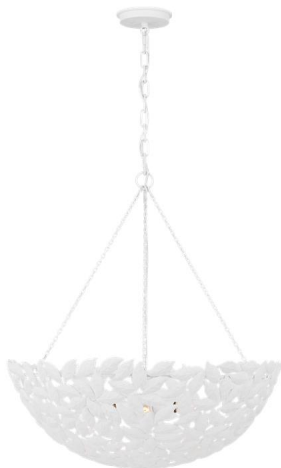

## AP1186TXW: Large Pendant

### Dimensions:

<b>Diameter:</b>	23 3/4"	<b>Overall Height:</b>	94 5/8"
<b>Width:</b>	23 3/4"	<b>Wire:</b>	180" (color/Clear Silver)
<b>Height:</b>	32 7/8"	<b>Chain:</b>	60"
		<b>Mounting Proc.:</b>	Screw Collar - Chain
		<b>Connection:</b>	Mounted To Box

### Features:

- This product may be mounted on a sloped ceiling
- Easily converts to LED with optional replacement lamps
- Meets Title 24 energy efficiency standards
- Title 24 compliant if used with Joint Appendix (JA8) approved light bulbs listed in the California Energy Commission Appliance database.

### Shade / Glass / Diffuser Details:

Part	Material	Finish	Quantity	Item Number	Length	Width	Height	Diameter	Fitter Diameter	Shade Top Length	Shade Top Width	Shade Top Diameter
Shade	Steel	Textured White	1				10	32				