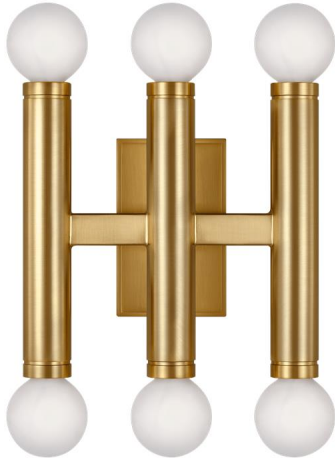

GENERATION LIGHTING

TW1146BBS: Triple Sconce

Collection: Beckham Modern

UPC #: 014817626353

Finish: Burnished Brass (BBS)

Dimensions:

Width: 2 3/4"

Height: 7"

Weight: 2.4 lbs.

Extends: 3 1/8"

Wire: 8" (color/Black/White)

Mounting Proc.: Set Screw(s)

Connection: Mounted To Box

Bulbs:

6 - Candelabra G16-1/2 60w Max. 120v - Not included

Features:

Material List:

1 Body - Steel - Burnished Brass

Safety Listing:

Safety Listed for Damp Locations

Backplate / Canopy Details:

Type	Height / Length	Width	Depth	Diameter	Outlet Box Up	Outlet Box Down
Back Plate	4 1/2	2 3/4	5/8		6 1/4	