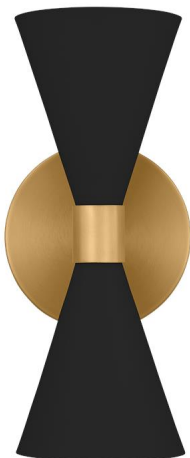

## AEW1032MBK: Large Sconce

### Dimensions:

Width:	5"	Extends:	6 1/2"
Height:	13 1/8"	Wire:	8" (color/Black/White)
Weight:	2.65 lbs.	Mounting Proc.:	Set Screw(s)
		Connection:	Mounted To Box

### Material List:

1 Body - Steel - Burnished Brass

### Shade / Glass / Diffuser Details:

Part	Material	Finish	Quantity	Item Number	Length	Width	Height	Diameter	Fitter Diameter	Shade Top Length	Shade Top Width	Shade Top Diameter
Shade	Steel	Midnight Black	2				6	5				1 1/2