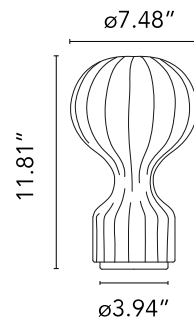

FLOS

FU270109 White

Gatto Piccolo

Designed by Achille and Pier Giacomo Castiglioni, 1960

Incandescent - 40W

Are you a professional and your project needs consulting and support?

BOOK AN APPOINTMENT

Main specifications

EAN	8059607028414
Mounting	Table
Environments	Indoor dry location
Light Source Type	Bulb
Lamp category	Incandescent
Lamp type	A
Lamp holders	E12
Number of heads	1
Power (W)	40

Physical

Color	White
Cord length (in)	71
Net weight (lb)	1.76
Package volume (in)	2296.32
IP internal	20