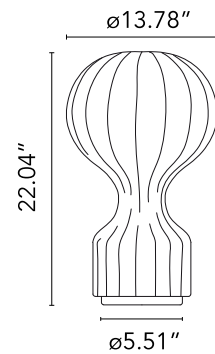

### Main specifications

EAN	8059607028407
Mounting	Table
Environments	Indoor dry location
Light Source Type	Bulb
Lamp category	Incandescent
Lamp type	A
Lamp holders	E26
Number of heads	1
Power (W)	60

### Physical

Color	White
Cord length (in)	71
Net weight (lb)	3.75
Package volume (in)	9451.35
IP internal	20