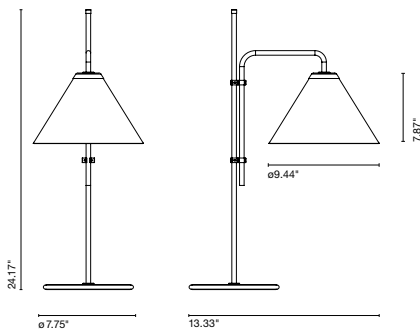

Funiculí Fabric

Lluís Porqueras

marset

Funiculí S Fabric

Funiculí S Fabric

E12 LED 5W

Black electrical cord

Base and stem in lacquered iron. White or sand polyester shade, made of a PVC-PET laminated film. Base wrapped with black rubber.