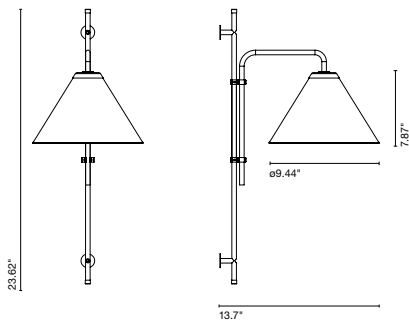

Funiculí Fabric **Lluís Porqueras**

marset

Funiculí A Fabric

Funiculí A Fabric

E12 LED 5W

Black electrical cord

Stem and wall clip in lacquered iron. White or sand polyester shade, made of a PVC-PET laminated film. Base wrapped with black rubber.

- Black-White
- Black-Sand

Dry locations only

- [Download](#) Assembly instructions
- [Download](#) 2D
- [Download](#) 3D
- [Download](#) Photometric data

Range

WARNING. California Proposition 65 Warning for California Consumers. This product can expose you to chemicals including wood dust and lead which are known to the State of California to cause cancer or birth defects or other reproductive harm. For more information go to www.P65Warnings.ca.gov