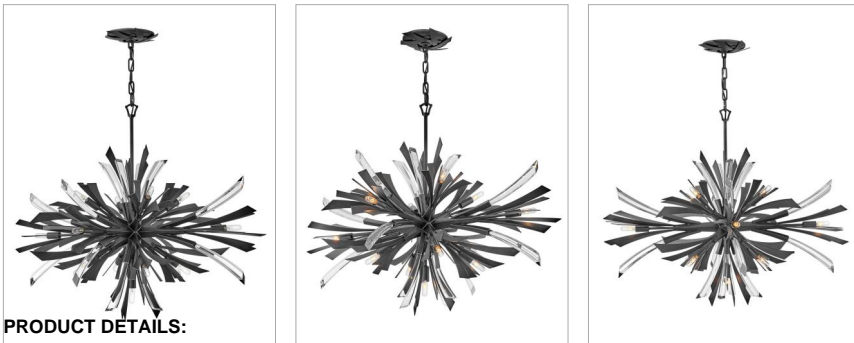

VIDA

FR40906BGR

MEDIUM SINGLE TIER PENDANT

Vida's modern design bursts with a flourishing style that is both highly dramatic and finely sculpted. A statement piece with crystal accents and unique canopy detailing, Vida injects a thrilling dash of contemporary inspiration to its surroundings.

DETAILS	
FINISH:	Brushed Graphite
MATERIAL:	Steel
SLOPE DEGREE:	90

DIMENSIONS	
WIDTH:	36"
HEIGHT:	27.8"
DEPTH:	27.8
WEIGHT:	24.3lb

LIGHT SOURCE	
LIGHT SOURCE:	LED Lamp
WATTAGE:	13-5w Cand. LED, 60w Equiv.
VOLTAGE:	120v

MOUNTING	
CANOPY:	6.5" Dia.
LEAD WIRE:	1 X 144"

SHIPPING	
CARTON LENGTH:	32.5
CARTON WIDTH:	32.5
CARTON HEIGHT:	28
CARTON WEIGHT:	41.8

PRODUCT DETAILS:

- This chain or cable hung fixture may be installed on any sloped ceiling
- Suitable for use in dry (indoor) locations as defined by NEC and CEC. Meets United States UL Underwriters Laboratories & CSA Canadian Standards Association Product Safety Standards
- Merging the best of traditional and modern elements, with a sophisticated and streamlined silhouette perfect for any space
- Rich gray tone