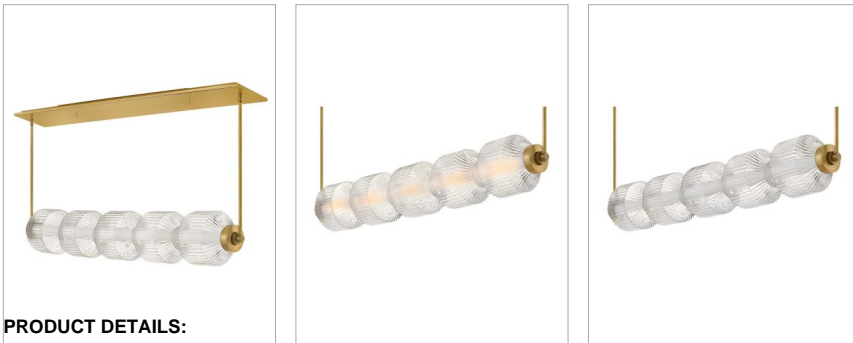

REIGN

FR41465LCB

FIVE LIGHT LED LINEAR

Reign's glamorous silhouette combines textural interest and transitional elements for a vibrant and versatile collection. Clear ribbed glass shades and a gleaming Lacquered Brass finish present a captivating form from any angle. Illuminated by integrated LED lighting.

DETAILS	
FINISH:	Lacquered Brass
MATERIAL:	Steel
GLASS:	Clear Ribbed

DIMENSIONS	
WIDTH:	46.8"
HEIGHT:	8"
DEPTH:	8
WEIGHT:	29lb

LIGHT SOURCE	
LIGHT SOURCE:	Integrated LED
LED NAME:	DFR41465
VOLTAGE:	120v/277v
COLOR TEMP:	3000
CRI:	90
INCANDESCENT EQUIVALENCY:	1 x 75w
DIMMABLE:	Yes - CL Type Dimmer (SSL7A)

MOUNTING	
CANOPY:	4.75"W X 48.25"L
LEAD WIRE:	1 X 120"
MAX HEIGHT:	36.8

SHIPPING	
CARTON LENGTH:	53.5
CARTON WIDTH:	20
CARTON HEIGHT:	15
CARTON WEIGHT:	36.5

PRODUCT DETAILS:

- This fixture includes multiple down stems in various lengths to customize the installation height, including two 6" stems and four 12" stems.
- Suitable for use in dry (indoor) locations as defined by NEC and CEC. Meets United States UL Underwriters Laboratories & CSA Canadian Standards Association Product Safety Standards
- Meets California Energy Commission 2013 & 2016 Title regulations/JA8
- Equipped with a 120/277 universal driver. 0-10 dimming.
- LED components carry a 5-year limited warranty
- Merging the best of traditional and modern elements, with a sophisticated and streamlined silhouette perfect for any space
- Classic gleaming light brass finish