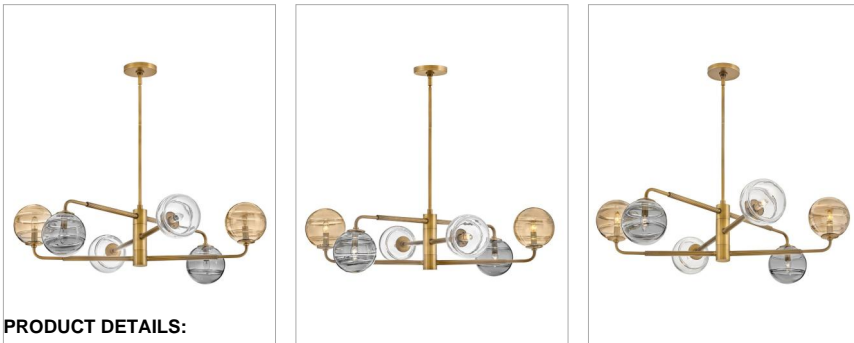

OBERON

FR30506HBR

MEDIUM SINGLE TIER

Artfully combining unexpected materials and innovative technology, Oberon's ribbed stems and articulating arms in Heritage Brass allow for a tailored, transitional silhouette. Delicate swirls detail spherical shades in amber, clear, and smoke glass.

DETAILS	
FINISH:	Heritage Brass
MATERIAL:	Steel
GLASS:	Multi-Colored Swirl
SLOPE DEGREE:	90

DIMENSIONS	
WIDTH:	36.5"
HEIGHT:	10.8"
WEIGHT:	18.2lb

LIGHT SOURCE	
LIGHT SOURCE:	LED Lamp
WATTAGE:	6-5w Cand. LED, 60w Equiv.
VOLTAGE:	120v

MOUNTING	
CANOPY:	5" Dia.
LEAD WIRE:	1 X 120"
MAX HEIGHT:	42.5

SHIPPING	
CARTON LENGTH:	45.5
CARTON WIDTH:	22.3
CARTON HEIGHT:	13.3
CARTON WEIGHT:	29.2

PRODUCT DETAILS:

- This stem hung fixture may be hung on a sloped ceiling
- This fixture includes multiple down stems in various lengths to customize the installation height of the fixture, including one 6" stem and two 12" stems.
- Suitable for use in dry (indoor) locations as defined by NEC and CEC. Meets United States UL Underwriters Laboratories & CSA Canadian Standards Association Product Safety Standards
- Merging the best of traditional and modern elements, with a sophisticated and streamlined silhouette perfect for any space
- Classic gleaming light brass finish