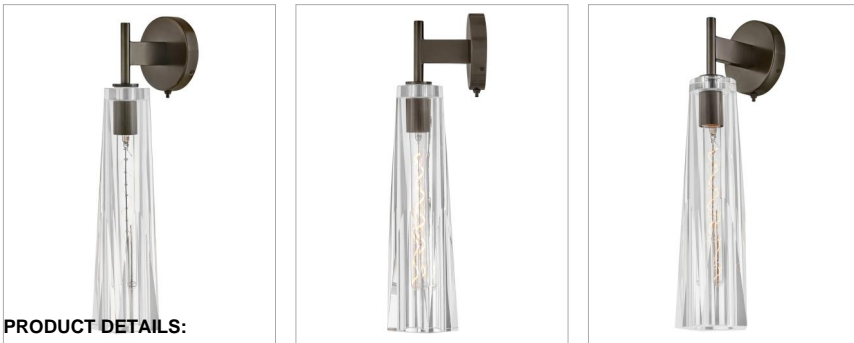

COSETTE

FR31100BX-CL

SINGLE LIGHT SCONCE

With a dramatic but sleek silhouette and elongated crystal-cut sconce shades, Cosette exudes opulent charm. With two luxurious heavy-cut crystal shade options, smokey gray or clear, both beautifully cast a rich, multi-faceted light pattern. Cosette's sconce includes an elegantly concealed on/off switch, making it perfect for bedrooms and intimate spaces pattern.

DETAILS	
FINISH:	Black Oxide with Clear
MATERIAL:	Steel
GLASS:	Clear Crystal

DIMENSIONS	
WIDTH:	5"
HEIGHT:	21"
WEIGHT:	13.9lb
BACK PLATE:	5" Dia.
EXTENSION:	6.8"
TOP TO OUTLET:	2.5"

LIGHT SOURCE	
LIGHT SOURCE:	LED Lamp
WATTAGE:	1-10w Med. LED, 60w Equiv.
VOLTAGE:	120v

SHIPPING	
CARTON LENGTH:	27.3
CARTON WIDTH:	11.5
CARTON HEIGHT:	11
CARTON WEIGHT:	15.4

PRODUCT DETAILS:

- Mounting hardware is hidden on the backplate to ensure a clean silhouette
- Suitable for use in dry (indoor) locations as defined by NEC and CEC. Meets United States UL Underwriters Laboratories & CSA Canadian Standards Association Product Safety Standards
- Features On/Off switch
- T9 or T10 bulbs required (not included)
- Merging the best of traditional and modern elements, with a sophisticated and streamlined silhouette perfect for any space
- Striking black finish enhances design