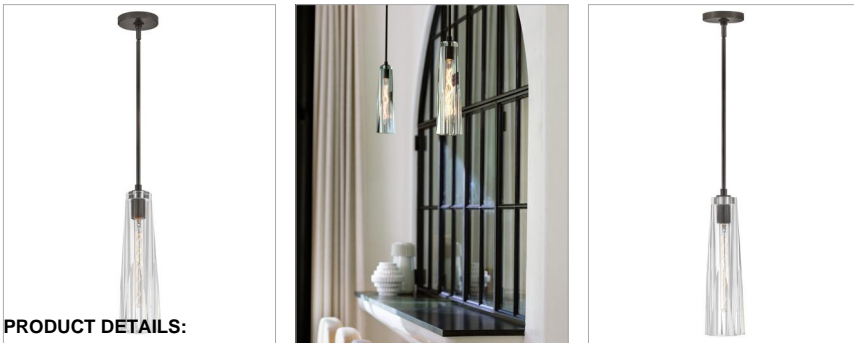

COSETTE

FR31107BX-CL

SMALL PENDANT

With a dramatic but sleek silhouette and elongated crystal-cut scone shades, Cosette exudes opulent charm. With two luxurious heavy-cut crystal shade options, smokey gray or clear, both beautifully cast a rich, multi-faceted light pattern. Cosette's scone includes an elegantly concealed on/off switch, making it perfect for bedsides and intimate spaces pattern.

DETAILS	
FINISH:	Black Oxide with Clear
MATERIAL:	Steel
GLASS:	Clear Crystal
SLOPE DEGREE:	90

DIMENSIONS	
WIDTH:	5"
HEIGHT:	17"
WEIGHT:	13.6lb

LIGHT SOURCE	
LIGHT SOURCE:	LED Lamp
WATTAGE:	1-10w Med. LED, 60w Equiv.
VOLTAGE:	120v

MOUNTING	
CANOPY:	5" Dia.
LEAD WIRE:	1 X 120"
MAX HEIGHT:	49.8

SHIPPING	
CARTON LENGTH:	21.8
CARTON WIDTH:	10.3
CARTON HEIGHT:	14.8
CARTON WEIGHT:	16.1

PRODUCT DETAILS:

- This stem hung fixture may be hung on a sloped ceiling
- This fixture includes multiple down stems in various lengths to customize the installation height of the fixture, including one 6" stem and two 12" stems.
- Suitable for use in dry (indoor) locations as defined by NEC and CEC. Meets United States UL Underwriters Laboratories & CSA Canadian Standards Association Product Safety Standards
- T9 or T10 bulbs required (not included)
- Merging the best of traditional and modern elements, with a sophisticated and streamlined silhouette perfect for any space
- Striking black finish enhances design