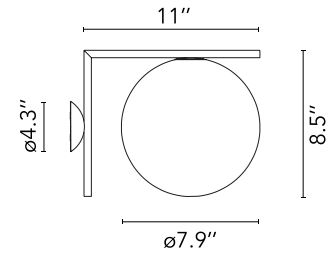

Mounting	Ceiling and wall surface
Environments	Outdoor wet location
Light Source Type	Bulb
Lamp category	LED retrofit
Lamp holders	G9
Ilcos	No
Number of heads	1
System power (W)	max 8

Physical

Color	Black
Orientation	Fixed
Net weight (lb)	4.85
IP internal	65