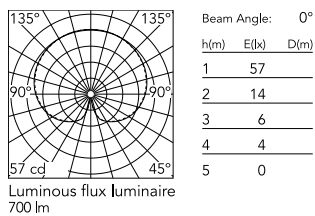

Download

[Family spec sheet](#)  ZIP

[Mounting instructions](#)  ZIP

Photometric Files

[LDT / IES](#)  ZIP

Schematic light drawing

Photometric

Lighting type	Direct
Light distribution	Symmetric