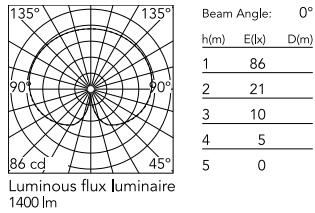

Mounting	Ceiling and wall surface
Environments	Outdoor wet location
Light Source Type	Bulb
Lamp category	LED retrofit
Lamp holders	E26
Ilcos	No
Number of heads	1
System power (W)	max 13

Physical

Color	Black
Orientation	Fixed
Net weight (lb)	8.38
IP internal	65

Download

[Family spec sheet](#)  ZIP

[Mounting instructions](#)  ZIP

Photometric Files

[LDT / IES](#)  ZIP

Schematic light drawing

Photometric

Lighting type	Direct
Light distribution	Symmetric