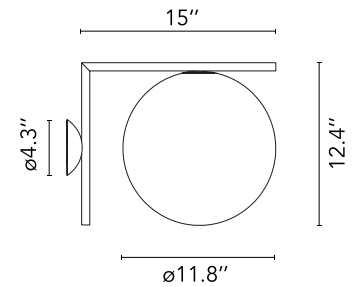

Mounting	Ceiling and wall surface
Environments	Outdoor wet location
Light Source Type	Bulb
Lamp category	LED retrofit
Lamp holders	E26
Ilcos	No
Number of heads	1
System power (W)	max 13

Physical

Color	Black
Orientation	Fixed
Net weight (lb)	8.38
IP internal	65