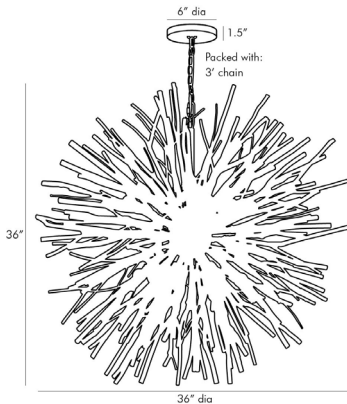

ARTERIORES

FINCH CHANDELIER

89564

H: 45 IN, Dia: 43.00 IN

White Wash

Contract Suitable As Is

Take what you know about traditional starburst design and leave it behind. The Finch explores a more organic approach to lighting with its foundation of unconforming branches in a white wash finish that surround the concealed white steel frame. Each of the eight lights seemingly blend into the structure until they bring it to life when in use. finish will vary. Also available in natural (89560).

APPEARANCE

Material	Iron, Steel, Wood
Finish	Natural, Natural Iron, White, White Wash
Finish Will Vary	true
Top Coat/Sealant	false

DIMENSIONS

Chandelier	H: 43 IN, Dia: 43.00 IN
Minimum Hanging Height	45 IN
Maximum Hanging Height	81 IN
Canopy	H: 1.5 IN, Dia: 5.75 IN, Dia: 6.00 IN

WIRING

Rating	Indoor Only
Cord	1 IN, 10 FT IN, Clear/Silver, SVT
Socket	8, Type B=-E12 Other
Photographed Bulb	Frosted Globe Bulb
Maximum Watt	40
Voltage	110-120 V

CERTIFICATIONS

Cerifications	Mexico Australia, European Union, United Arab Emirates, United States, Canada
---------------	--

COMPLIANCY

UL/ETL	Yes
CB	Yes
RoHS	true

SHIPPING

Shipping Requirements	Prop65,TruckShip
Product Weight	27.5 LBS
Gross Weight 1	75.5 LBS
Shipping Box 1	H: 46 IN, L: 45 IN, W: 46 IN

REPLACEMENT PARTS

Replacement Part 1	CHN-128, CHN-217
Replacement Part 1 Dim	3'
Replacement Part 2	CANOPY-160, CANOPY-405
Replacement Part 2 Dim	1" x 5.75, 1.5" x 5.75" Da