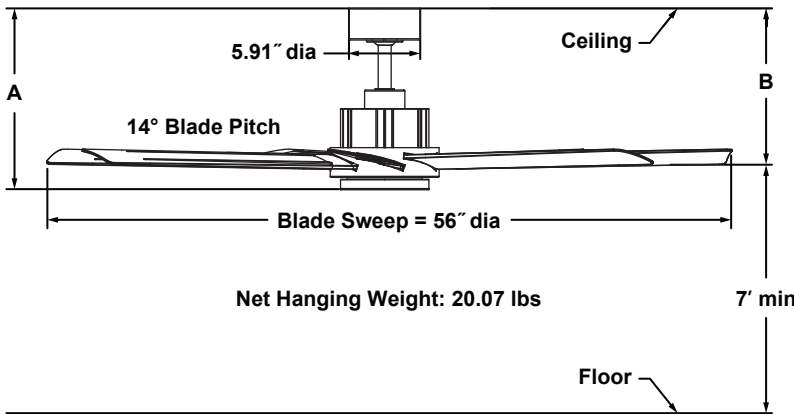

PENDRY™ 56

FPD6865**
56" Ceiling Fan

featuring KwikWire easy connection

INSTALLATION REQUIREMENTS:

Fan must be attached to a securely anchored electrical junction box capable of withstanding a load of at least 35 lbs.

LIGHTING OPTIONS:

LK6865 - One 24-watt CCT LED (Warm/Natural/Cool).

DOWNROD OPTIONS:

Fan comes with a 1" dia. x 6" long downrod (DR1-6). Optional downrods are available in 12", 18", 24", 36", 48", 60" and 72" lengths. A downrod coupler is available for installations requiring a downrod longer than 72". Fan can be mounted on a sloped ceiling up to 27°. Most sloped ceiling installations require a standard 18" downrod or longer downrod. Optional sloped ceiling ball kits (SCB1-52) are available for slope angles greater than 27° and up to 42°. Optional close-to-ceiling kit is available as well — sold separately. Call technical support for more information.