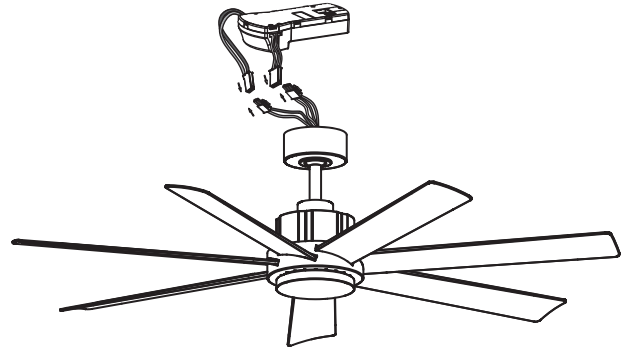

PENDRY™ 56

FPD6865**
56" Ceiling Fan

featuring KwikWire easy connection

INSTALLATION REQUIREMENTS:

Fan must be attached to a securely anchored electrical junction box capable of withstanding a load of at least 35 lbs.

ELECTRICAL REQUIREMENTS:

Requires a grounded electrical supply line of 120 volts AC, 60 Hz, 15 amp circuit.

MOTOR SPECS:

DC126 x 12 sensorless DC motor is designed for optimal performance with this fan.

BLADE SET:

A set of seven 25" composite blades is included.

CONTROL OPTIONS:

A WiFi receiver and TR305 hand-held remote control are included. Push button remote control with 16 fan speeds, fresh air, reverse, ON/OFF dimmer light levels, CCT Select (correlated color temperature selection), fan/light timer, home away, safe exit and off button. Visit the Apple APP Store or Google Play Store to download the free fanSync WiFi APP and create your Fanimation fanSync account. Optional TW306 wall control is available — sold separately. Instructions are provided with each control.

LIGHTING OPTIONS:

LK6865 - One 24-watt CCT LED (Warm/Natural/Cool).

DOWNROD OPTIONS:

Fan comes with a 1" dia. x 6" long downrod (DR1-6). Optional downrods are available in 12", 18", 24", 36", 48", 60" and 72" lengths. A downrod coupler is available for installations requiring a downrod longer than 72". Fan can be mounted on a sloped ceiling up to 27°. Most sloped ceiling installations require a standard 18" downrod or longer downrod. Optional sloped ceiling ball kits (SCB1-52) are available for slope angles greater than 27° and up to 42°. Optional close-to-ceiling kit is available as well — sold separately. Call technical support for more information.