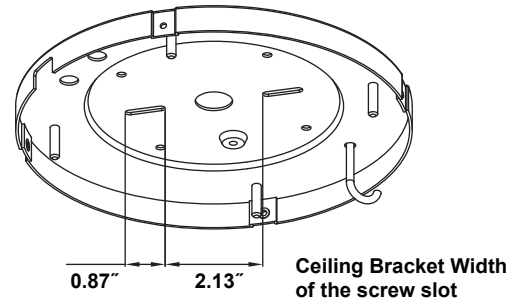

KLINCH™ 52

FPS7679**

52" Ceiling Fan

INSTALLATION REQUIREMENTS:

Fan must be attached to a securely anchored electrical junction box capable of withstanding a load of at least 35 lbs.

ELECTRICAL REQUIREMENTS:

Requires a grounded electrical supply line of 120 volts AC, 60 Hz, 15 amp circuit.

MOTOR SPECS:

172 x 17 AC motor is designed for optimal performance with this fan.

BLADE SET:

A set of three 25" composite blades is included.

CONTROL OPTIONS:

TR500 hand-held remote control is included. Push button remote control with variable fan speeds, infinite light levels and off button. Optional WC1WH, WC2WH, WR500WH, WR501WH and CWRL4 wall controls, CRL4WH hand held remote control and WFR50 WiFi receiver unit are available — sold separately. Instructions are provided with each control.

LIGHTING OPTIONS:

One 18-watt LED included.

LOCATION USE:

Fan is rated for dry and damp locations. This fan is for rooms up to 400 sq ft.

Available Finishes	
BL	Black with Black Blades and Opal Frosted Glass / Steel Cap
BN	Brushed Nickel with Gray Blades and Opal Frosted Glass / Steel Cap
MW	Matte White with Matte White Blades and Opal Frosted Glass / Steel Cap

Airflow / Energy Efficiency Info (120V)					
Fan Speed	Max RPM	CFM	CFM / Watts	Amps	Watts
High	166	5429	99	0.46	55
Med	122	4019	121	0.42	33
Low	61	1834	172	0.27	11

Energy Guide FTC			
Power (W_{ave})	Total Air Delivery (CFM_{ave})	Estimated Yearly Energy Cost ($)	Ceiling Fan Efficiency (CFM/W)
37	3744	10	102

Light Bulb Information (120V)					
Bulb Type	Watts	QTY	Lumens Amount	Color Temp	CRI
LED	18	1	1600	3000	90%