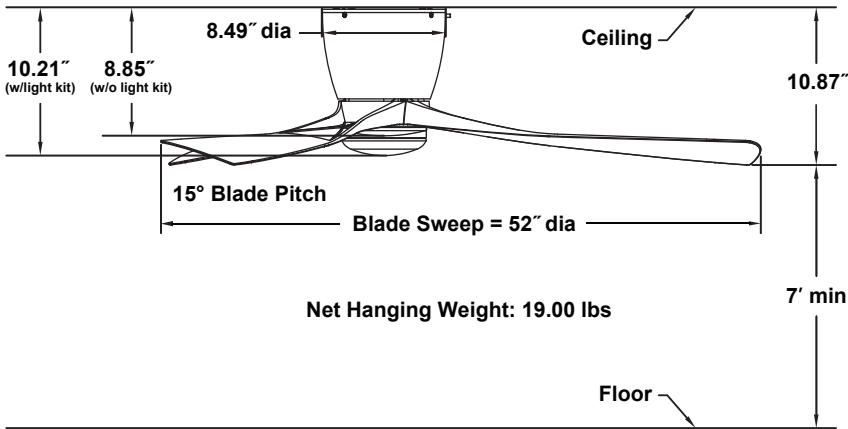

KLINCH™ 52

FPS7679**

52" Ceiling Fan

INSTALLATION REQUIREMENTS:

Fan must be attached to a securely anchored electrical junction box capable of withstanding a load of at least 35 lbs.

ELECTRICAL REQUIREMENTS:

Requires a grounded electrical supply line of 120 volts AC, 60 Hz, 15 amp circuit.

MOTOR SPECS:

172 x 17 AC motor is designed for optimal performance with this fan.

BLADE SET:

A set of three 25" composite blades is included.