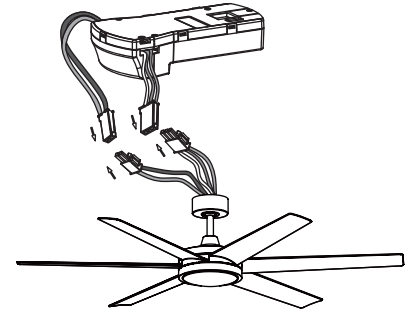

BRAWN™**FPD6605******64" Ceiling Fan**

featuring KwikWire easy connection

INSTALLATION REQUIREMENTS:

Fan must be attached to a securely anchored electrical junction box capable of withstanding a load of at least 35 lbs.

ELECTRICAL REQUIREMENTS:

Requires a grounded electrical supply line of 120 volts AC, 60 Hz, 15 amp circuit.

MOTOR SPECS:

DC126 x 12 sensorless DC motor is designed for optimal performance with this fan.

BLADE SET:

A set of six 29" composite blades is included.

CONTROL OPTIONS:

A WiFi receiver and TR305 hand-held remote control are included. Push button remote control with 16 fan speeds, fresh air, reverse, ON/OFF dimmer light levels, CCT Select (correlated color temperature selection), fan/light timer, home away, safe exit and off button. Visit the Apple APP Store or Google Play Store to download the free fanSync WiFi APP and create your Fanimation fanSync account. Optional TW306 wall control is available — sold separately. Instructions are provided with each control.

LIGHTING OPTIONS:

One 30-watt CCT LED (Warm/Natural/Cool) included.

DOWNROD OPTIONS:

Fan comes with a 1" dia. x 6" long downrod (DR1-6). Optional downrods are available in 12", 18", 24", 36", 48", 60" and 72" lengths. A downrod coupler is available for installations requiring a downrod longer than 72". Fan can be mounted on a sloped ceiling up to 27°. Most sloped ceiling installations require a standard 24" downrod or longer downrod. Optional sloped ceiling ball kits (SCB1-52) are available for slope angles greater than 27° and up to 42°. Optional close-to-ceiling kit is available as well — sold separately. Call technical support for more information.