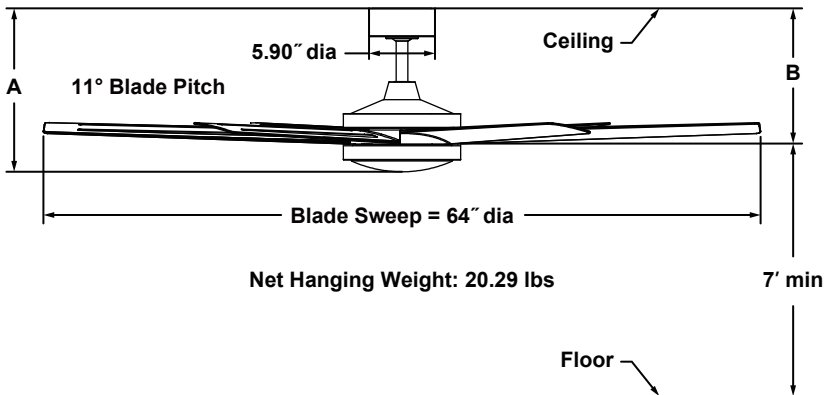

BRAWN™**FPD6605******64" Ceiling Fan**

featuring KwikWire easy connection

INSTALLATION REQUIREMENTS:

Fan must be attached to a securely anchored electrical junction box capable of withstanding a load of at least 35 lbs.

LIGHTING OPTIONS:

One 30-watt CCT LED (Warm/Natural/Cool) included.

DOWNROD OPTIONS:

Fan comes with a 1" dia. x 6" long downrod (DR1-6). Optional downrods are available in 12", 18", 24", 36", 48", 60" and 72" lengths. A downrod coupler is available for installations requiring a downrod longer than 72". Fan can be mounted on a sloped ceiling up to 27°. Most sloped ceiling installations require a standard 24" downrod or longer downrod. Optional sloped ceiling ball kits (SCB1-52) are available for slope angles greater than 27° and up to 42°. Optional close-to-ceiling kit is available as well — sold separately. Call technical support for more information.