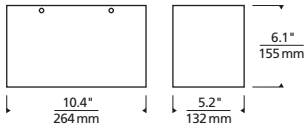

White/Gold Haze
6"