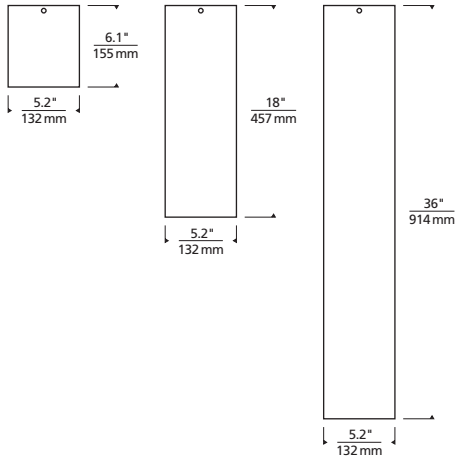

Black/Black
6"

Black/Black
18"

White/Black
6"

White/Black
18"

Black/Black

White/Black

Black/Gold Haze

White/Gold Haze

Black/White

White/White

PHOTOMETRICS*

*For latest photometrics, please visit www.techlighting.com

EXO SINGLE PENDANTS & CEILING

Description: LED Multiples Module
40° Beam - 0° Tilt, 3000K
Model: LED Multiples 40° Low
Input Power (Watts): 12.4
Input Power Factor: 0.98
Absolute Luminous Flux (Lumens): 1056
Lumen Efficacy (Lumens per Watt): 85.2

ANGLE	0°	45°	90°
0°	2188	2188	2188
5°	2137	2136	2106
10°	1956	1938	1893
15°	1633	1608	1536
20°	1206	1175	1082
25°	736	705	632
30°	377	362	318
35°	179	174	151
40°	82	81	74
45°	42	42	39
50°	24	23	22
55°	14	13	12
60°	8	8	8
65°	5	5	5
70°	2	2	2
75°	1	0	0
80°	0	0	0
85°	0	0	0
90°	0	0	0