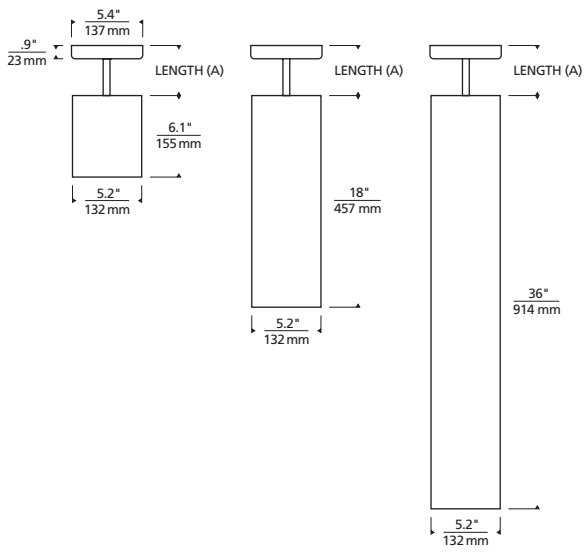

SPECIFICATIONS

SHADE HEIGHT	6.1", 18", 36" options
SHADE WIDTH	5.2"
SHADE LENGTH	5.2" single / 10.4" dual
DELIVERED LUMENS	1047 single / 1635 dual
WATTS	14 single / 28 dual
VOLTAGE	Universal 120-277v
DIMMING	Universal 0-10v, ELV, Triac
LIGHT DISTRIBUTION	20°, 30°, 40°, 60° field changeable optics
MOUNTING OPTIONS	Ceiling (flush, 12", 24", 36", 48" stem)
ADJUSTABILITY	Spot module: 35° tilt and 360° rotation with tool-free locking Pendant: integrated ball joint that accommodates sloped ceilings up to 45°
CCT	2700K, 3000K, 3500K
CRI	90+
COLOR BINNING	3-Step
GENERAL LISTING	ETL, Title 24
FIELD SERVICEABLE LED	Yes
CONSTRUCTION	Steel
FINISH	Matte Black, Matte White
TRIM	Black, White, Gold Haze
LED LIFETIME	50,000 to L70
WARRANTY*	5 years

EXO DUAL
shown in black/gold haze

EXO PENDANT
shown in white/black 36"

EXO CEILING
shown in white/white 18"

* Visit techlighting.com for specific warranty limitations and details.

Black/Black
6"

Black/Black
18"