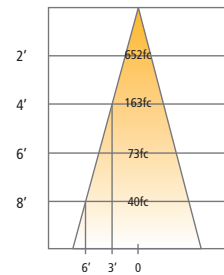

PHOTOMETRICS*

*For latest photometrics, please visit www.techlighting.com

EXO SINGLE PENDANTS & CEILING

Description: LED Multiples Module
40° Beam - 0° Tilt, 3000K
Model: LED Multiples 40° Low
Input Power (Watts): 12.4
Input Power Factor: 0.98
Absolute Luminous Flux (Lumens): 1056
Lumen Efficacy (Lumens per Watt): 85.2

ANGLE	0°	45°	90°
0°	2188	2188	2188
5°	2137	2136	2106
10°	1956	1938	1893
15°	1633	1608	1536
20°	1206	1175	1082
25°	736	705	632
30°	377	362	318
35°	179	174	151
40°	82	81	74
45°	42	42	39
50°	24	23	22
55°	14	13	12
60°	8	8	8
65°	5	5	5
70°	2	2	2
75°	1	0	0
80°	0	0	0
85°	0	0	0
90°	0	0	0