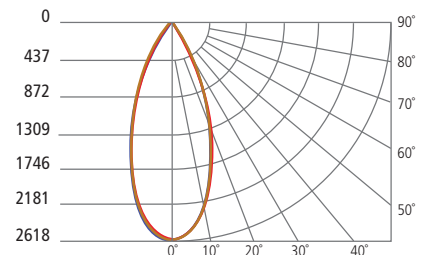

PHOTOMETRICS*

*For latest photometrics, please visit www.techlighting.com

EXO SINGLE PENDANTS & CEILING

Description: LED Multiples Module
40° Beam - 0° Tilt, 3000K
Model: LED Multiples 40° Low
Input Power (Watts): 12.4
Input Power Factor: 0.98
Absolute Luminous Flux (Lumens): 1056
Lumen Efficacy (Lumens per Watt): 85.2

ANGLE	0°	45°	90°
0°	2188	2188	2188
5°	2137	2136	2106
10°	1956	1938	1893
15°	1633	1608	1536
20°	1206	1175	1082
25°	736	705	632
30°	377	362	318
35°	179	174	151
40°	82	81	74
45°	42	42	39
50°	24	23	22
55°	14	13	12
60°	8	8	8
65°	5	5	5
70°	2	2	2
75°	1	0	0
80°	0	0	0
85°	0	0	0
90°	0	0	0