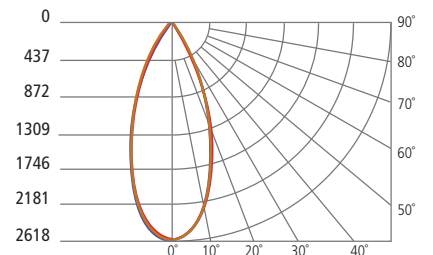

Black/White

White/White

PHOTOMETRICS\*

\*For latest photometrics, please visit [www.techlighting.com](http://www.techlighting.com)

EXO SINGLE PENDANTS & CEILING

Description: LED Multiples Module  
40° Beam - 0° Tilt, 3000K  
Model: LED Multiples 40° Low  
Input Power (Watts): 12.4  
Input Power Factor: 0.98  
Absolute Luminous Flux (Lumens): 1056  
Lumen Efficacy (Lumens per Watt): 85.2

ANGLE	0°	45°	90°
0°	2188	2188	2188
5°	2137	2136	2106
10°	1956	1938	1893
15°	1633	1608	1536
20°	1206	1175	1082
25°	736	705	632
30°	377	362	318
35°	179	174	151
40°	82	81	74
45°	42	42	39
50°	24	23	22
55°	14	13	12
60°	8	8	8
65°	5	5	5
70°	2	2	2
75°	1	0	0
80°	0	0	0
85°	0	0	0
90°	0	0	0