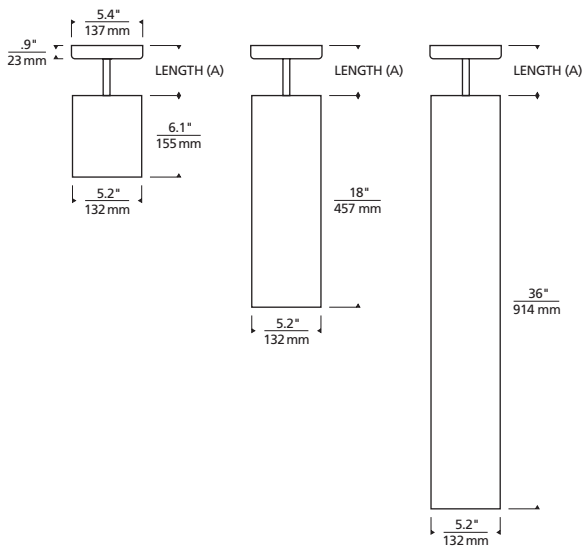

**SPECIFICATIONS**

SHADE HEIGHT	6.1", 18", 36" options
SHADE WIDTH	5.2"
SHADE LENGTH	5.2" single / 10.4" dual
DELIVERED LUMENS	1047 single / 1635 dual
WATTS	14 single / 28 dual
VOLTAGE	Universal 120-277v
DIMMING	Universal 0-10v, ELV, Triac
LIGHT DISTRIBUTION	20°, 30°, 40°, 60° field changeable optics
MOUNTING OPTIONS	Ceiling (flush, 12", 24", 36", 48" stem)
ADJUSTABILITY	Spot module: 35° tilt and 360° rotation with tool-free locking Pendant: integrated ball joint that accommodates sloped ceilings up to 45°
CCT	2700K, 3000K, 3500K
CRI	90+
COLOR BINNING	3-Step
GENERAL LISTING	ETL, Title 24
FIELD SERVICEABLE LED	Yes
CONSTRUCTION	Steel
FINISH	Matte Black, Matte White
TRIM	Black, White, Gold Haze
LED LIFETIME	50,000 to L70
WARRANTY*	5 years

EXO DUAL  
shown in black/gold haze

EXO PENDANT  
shown in white/black 36"

EXO CEILING  
shown in white/white 18"

\* Visit [techlighting.com](http://techlighting.com) for specific warranty limitations and details.