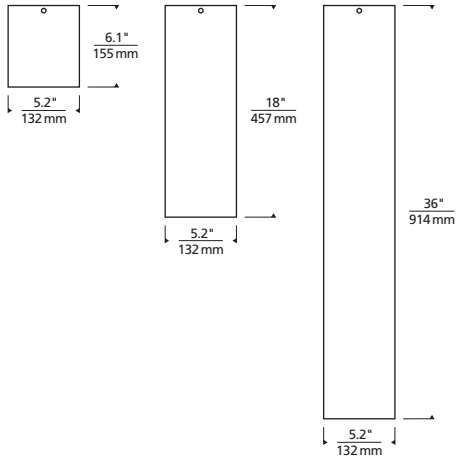

**SPECIFICATIONS**

SHADE HEIGHT	6.1", 18", 36" options
SHADE WIDTH	5.2"
SHADE LENGTH	5.2" single / 10.4" dual
DELIVERED LUMENS	1047 single / 1635 dual
WATTS	14 single / 28 dual
VOLTAGE	Universal 120-277v
DIMMING	Universal 0-10v, ELV, Triac
LIGHT DISTRIBUTION	20°, 30°, 40°, 60° field changeable optics
MOUNTING OPTIONS	Ceiling (flush, 12", 24", 36", 48" stem)
ADJUSTABILITY	Spot module: 35° tilt and 360° rotation with tool-free locking Pendant: integrated ball joint that accommodates sloped ceilings up to 45°
CCT	2700K, 3000K, 3500K
CRI	90+
COLOR BINNING	3-Step
GENERAL LISTING	ETL, Title 24
FIELD SERVICEABLE LED	Yes
CONSTRUCTION	Steel
FINISH	Matte Black, Matte White
TRIM	Black, White, Gold Haze
LED LIFETIME	50,000 to L70
WARRANTY*	5 years

EXO DUAL  
shown in black/gold haze

EXO PENDANT  
shown in white/black 36"

EXO CEILING  
shown in white/white 18"

\* Visit [techlighting.com](http://techlighting.com) for specific warranty limitations and details.

White/White  
18"

White/White  
36"

Black/Black  
6"

Black/Black  
18"

Black/Black  
36"

White/Black  
6"

White/Black  
18"

White/Black  
36"