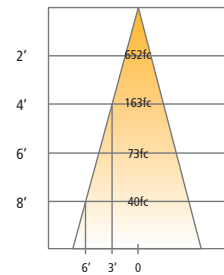

Black/White

White/White

PHOTOMETRICS\*

\*For latest photometrics, please visit [www.techlighting.com](http://www.techlighting.com)

EXO SINGLE PENDANTS & CEILING

Description: LED Multiples Module  
40° Beam - 0° Tilt, 3000K  
Model: LED Multiples 40° Low  
Input Power (Watts): 12.4  
Input Power Factor: 0.98  
Absolute Luminous Flux (Lumens): 1056  
Lumen Efficacy (Lumens per Watt): 85.2

ANGLE	0°	45°	90°
0°	2188	2188	2188
5°	2137	2136	2106
10°	1956	1938	1893
15°	1633	1608	1536
20°	1206	1175	1082
25°	736	705	632
30°	377	362	318
35°	179	174	151
40°	82	81	74
45°	42	42	39
50°	24	23	22
55°	14	13	12
60°	8	8	8
65°	5	5	5
70°	2	2	2
75°	1	0	0
80°	0	0	0
85°	0	0	0
90°	0	0	0