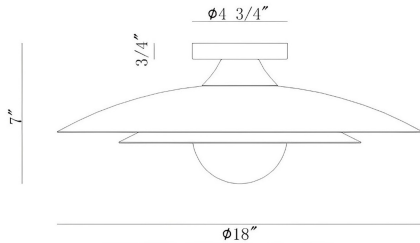

## WELSH, 18IN INTEGRATED LED FLUSH MOUNT

### PRODUCT DETAILS

No.	:	46815-040
Product Color	:	MATTE BLACK
Product Material	:	METAL
Shade / Accent Colour	:	BLACK
Shade / Accent Material	:	GLASS
Length	:	18"
Width	:	18"
Diameter	:	18"
Height	:	7"
Overall Height	:	7"
Weight	:	4.4LBS
Shade Height	:	4.75"
Shade Diameter	:	6"

### TECHNICAL DETAILS

Light Direction	:	DOWN
Hanging Support Type	:	J-BOX
Canopy / Backplate Height	:	0.75"
Canopy / Backplate Dia.	:	4.75"
IP Rating	:	IP44
Location	:	DRY
Beam Angle	:	360