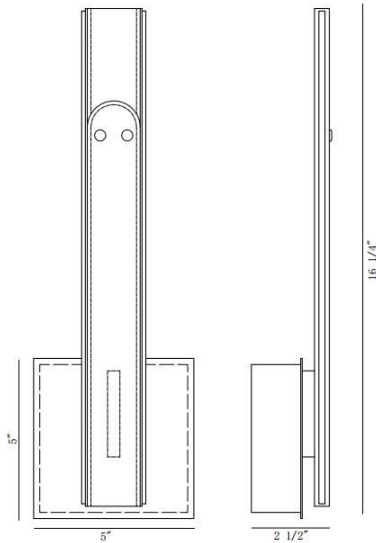

VERDURA, SMALL LED WALL SCONCE

PRODUCT DETAILS

No.	:	43892-013
Product Color	:	BLACK
Width	:	5"
Height	:	16.25"
Ext	:	2.5"

LIGHT SOURCE DETAILS

Light Source Type	:	INTEGRATED LED
Input Voltage	:	120V
Bulb Voltage	:	120V
Socket Type	:	LED
Total Wattage	:	15W
Delivered Lumens	:	340lm
Kelvin	:	3500K
CRI	:	90+
Dimmable	:	Yes

OPTIONS AVAILABLE

ITEM NO.	FINISH	SHADE
43892-013	BLACK	
43892-037	GREY	

TECHNICAL DETAILS

Canopy / Backplate Length	:	5"
Canopy / Backplate Height	:	1.5"
Canopy / Backplate Width	:	5"
Location	:	DRY
Title 24	:	Yes