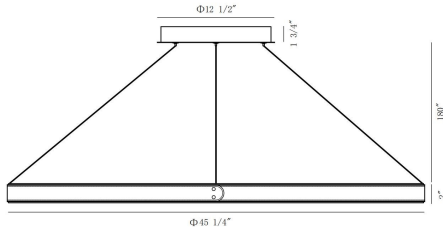

### PRODUCT DETAILS

No.	:	43898-015
Product Color	:	BLACK
Width	:	45.25"
Height	:	2"

### TECHNICAL DETAILS

Hanging Support Type	:	WIRE
Hanging Support Length	:	180"
Canopy / Backplate Height	:	1.75"
Canopy / Backplate Dia.	:	12.5"
Location	:	DRY
Title 24	:	Yes