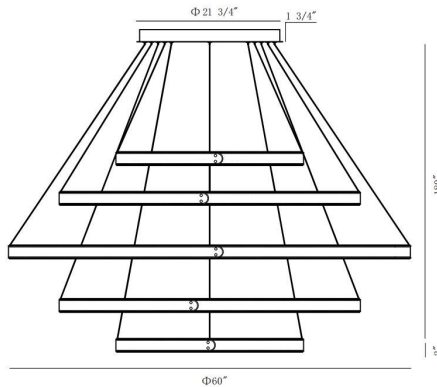

VERDURA, 5-RING CHANDELIER

PRODUCT DETAILS

No.	:	43901-036
Product Color	:	GREY
Width	:	60"
Height	:	2"
Weight	:	50lbs

LIGHT SOURCE DETAILS

Light Source Type	:	INTEGRATED LED
Input Voltage	:	120V
Bulb Voltage	:	24V
Socket Type	:	LED
Total Wattage	:	486W
Delivered Lumens	:	12460lm
Kelvin	:	3500K
CRI	:	90+
Dimmable	:	Yes

OPTIONS AVAILABLE

ITEM NO.	FINISH	SHADE
43901-012	BLACK	
43901-036	GREY	

TECHNICAL DETAILS

Hanging Support Type	:	WIRE
Hanging Support Length	:	180"
Canopy / Backplate Height	:	1.75"
Canopy / Backplate Dia.	:	21.75"
Location	:	DRY
Title 24	:	Yes