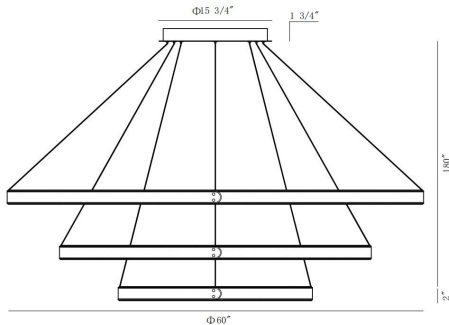

VERDURA, 3-RING CHANDELIER

PRODUCT DETAILS

No.	:	43900-039
Product Color	:	GREY
Width	:	60"
Height	:	2"

LIGHT SOURCE DETAILS

Light Source Type	:	INTEGRATED LED
Input Voltage	:	120V
Bulb Voltage	:	24V
Socket Type	:	LED
Total Wattage	:	283W
Delivered Lumens	:	8920lm
Kelvin	:	3500K
CRI	:	90+
Dimmable	:	Yes

OPTIONS AVAILABLE

ITEM NO.	FINISH	SHADE
43900-015	BLACK	
43900-039	GREY	

TECHNICAL DETAILS

Hanging Support Type	:	WIRE
Hanging Support Length	:	180"
Canopy / Backplate Height	:	1.75"
Canopy / Backplate Dia.	:	15.75"
Location	:	DRY
Title 24	:	Yes