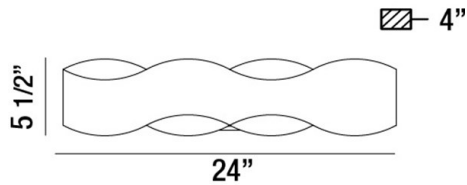

VAUGHAN, 24" VANITY LIGHT

PRODUCT DETAILS

No.	:	31784-016
Product Color	:	BRONZE
Product Material	:	METAL
Width	:	24"
Height	:	5.5"
Ext	:	4"
Weight	:	6.6lbs

LIGHT SOURCE DETAILS

Light Source Type	:	INTEGRATED LED
Input Voltage	:	120V
Bulb Voltage	:	120V
Total Wattage	:	30W
Delivered Lumens	:	500lm
Kelvin	:	3000K
CRI	:	80+
Dimmable	:	Yes

OPTIONS AVAILABLE

ITEM NO.	FINISH	SHADE
31784-016	BRONZE	

TECHNICAL DETAILS

Light Direction	:	Down
Canopy / Backplate Length	:	10.25"
Canopy / Backplate Height	:	1.625"
Canopy / Backplate Width	:	4.25"
Adjustable Lamp Head	:	No
Location	:	DAMP
Approval	:	