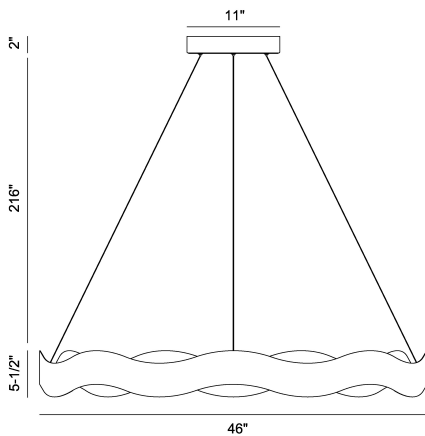

VAUGHAN, VAUGHAN, LED CHANDELIER, EX-L

PRODUCT DETAILS

No.	:	46462-022
Product Color	:	Black/ Vintage Nickel
Product Material	:	Iron
Shade / Accent Colour	:	NA
Shade / Accent Material	:	NA
Diameter	:	46"
Height	:	5.5"
Overall Height	:	223"
Weight	:	21.6lbs

LIGHT SOURCE DETAILS

Light Source Type	:	INTEGRATED LED
Input Voltage	:	120V
Bulb Voltage	:	24V
Socket Type	:	LED
Total Wattage	:	130W
Delivered Lumens	:	989lm
Kelvin	:	3000K
CRI	:	80+
Dimmable	:	Yes

OPTIONS AVAILABLE

ITEM NO.	FINISH	SHADE
46462-015	Bronze / Gold	NA
46462-022	Black/ Vintage Nickel	NA

TECHNICAL DETAILS

Light Direction	:	Up and Down
Hanging Support Type	:	AIRCRAFT CABLE
Hanging Support Length	:	216"
Rods Included	:	No
Canopy / Backplate Height	:	2"
Canopy / Backplate Dia.	:	11"
Adjustable Lamp Head	:	No
Location	:	Dry