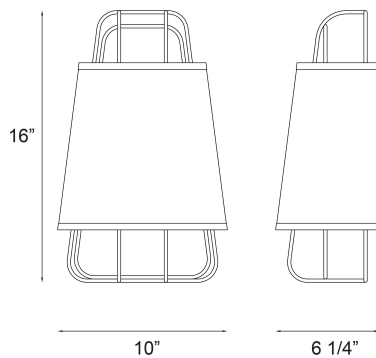

### PRODUCT DETAILS

No.	:	38144-011
Product Color	:	BRASS
Product Material	:	METAL
Shade / Accent Colour	:	WHITE/GOLD
Shade / Accent Material	:	~
Width	:	10"
Height	:	16"
Ext	:	6"
Weight	:	2.6lbs

### TECHNICAL DETAILS

Canopy / Backplate Length	:	5"
Canopy / Backplate Height	:	0.75"
Canopy / Backplate Width	:	8.25"
Location	:	DRY
Approval	:	