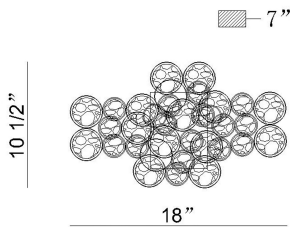

### PRODUCT DETAILS

No.	:	45452-024
Product Color	:	Pearl Gold
Product Material	:	Iron
Shade / Accent Colour	:	clear
Shade / Accent Material	:	Glass
Width	:	18"
Height	:	10.5"
Ext	:	7"
Weight	:	5lbs

### TECHNICAL DETAILS

Canopy / Backplate Length	:	6.25"
Canopy / Backplate Height	:	1"
Canopy / Backplate Width	:	4.75"
Location	:	Dry